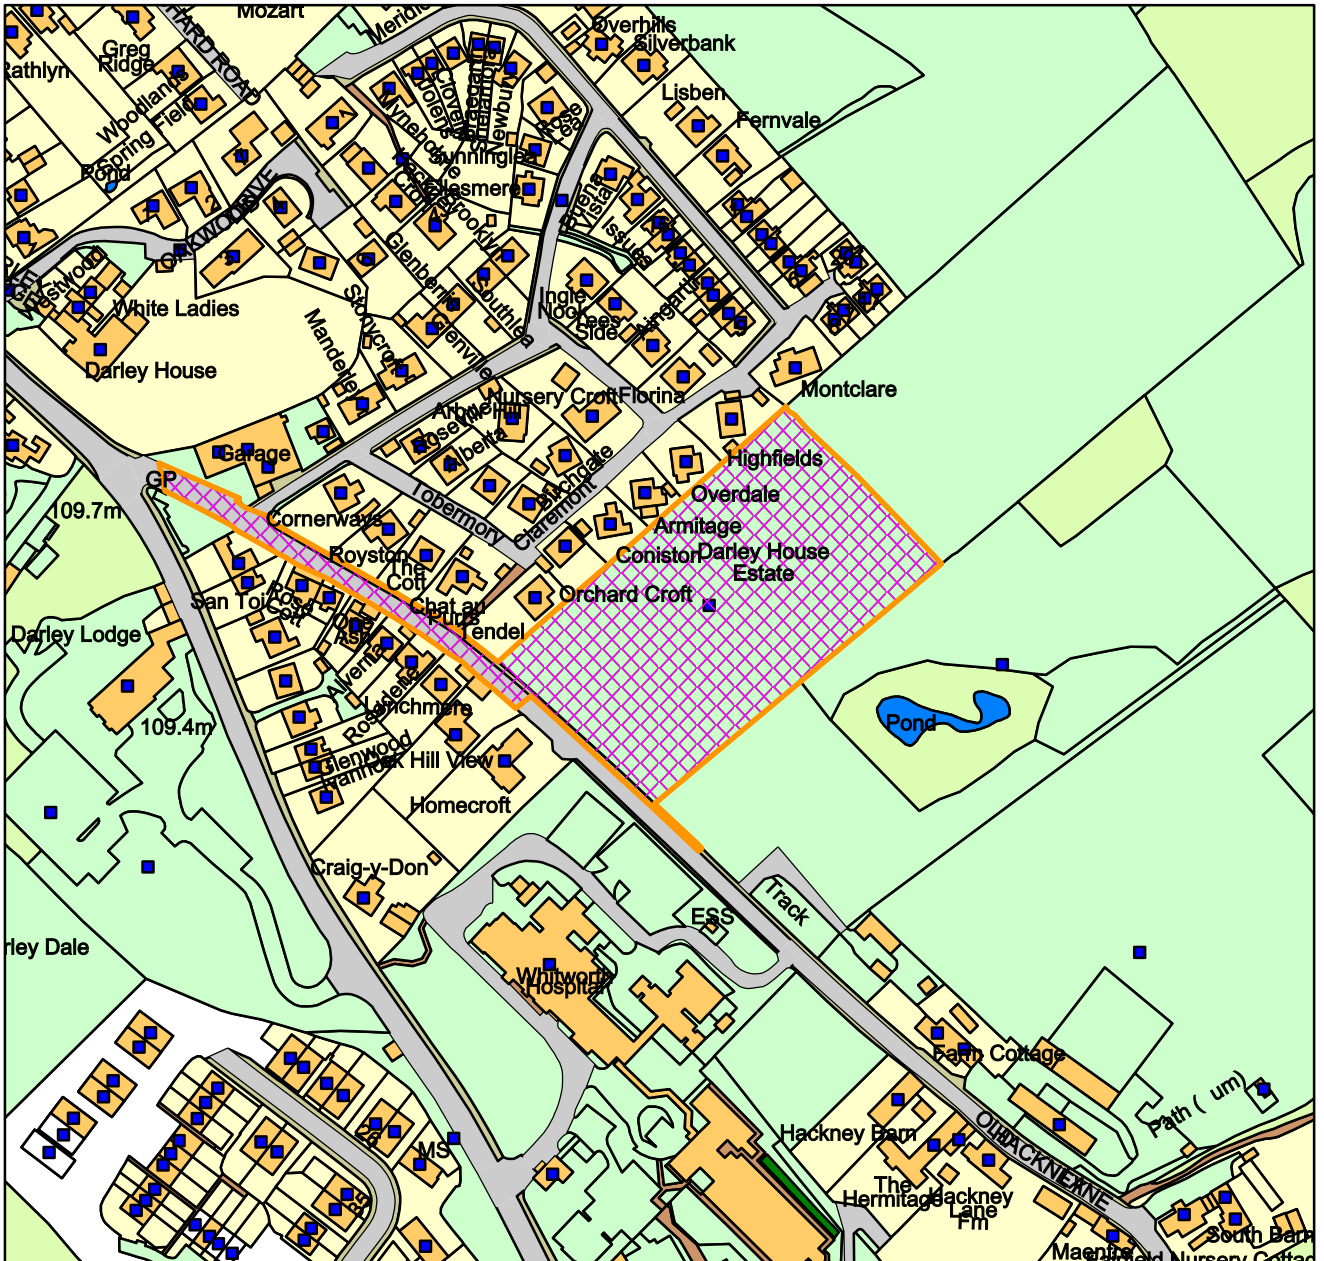

23/00535/FUL

Land North of Old Hackney Lane, Hackney

Derbyshire Dales DC

1:2,500

Date: 27/09/2023

100019785

Crown Copyright and database rights (2018) Ordnance Survey (100019785)
Derbyshire Dales District Council,
Town Hall, Bank Road, Matlock, Derbyshire DE4 3NN.
Telephone: (01629) 761100.
website :www.derbyshiredales.gov.uk